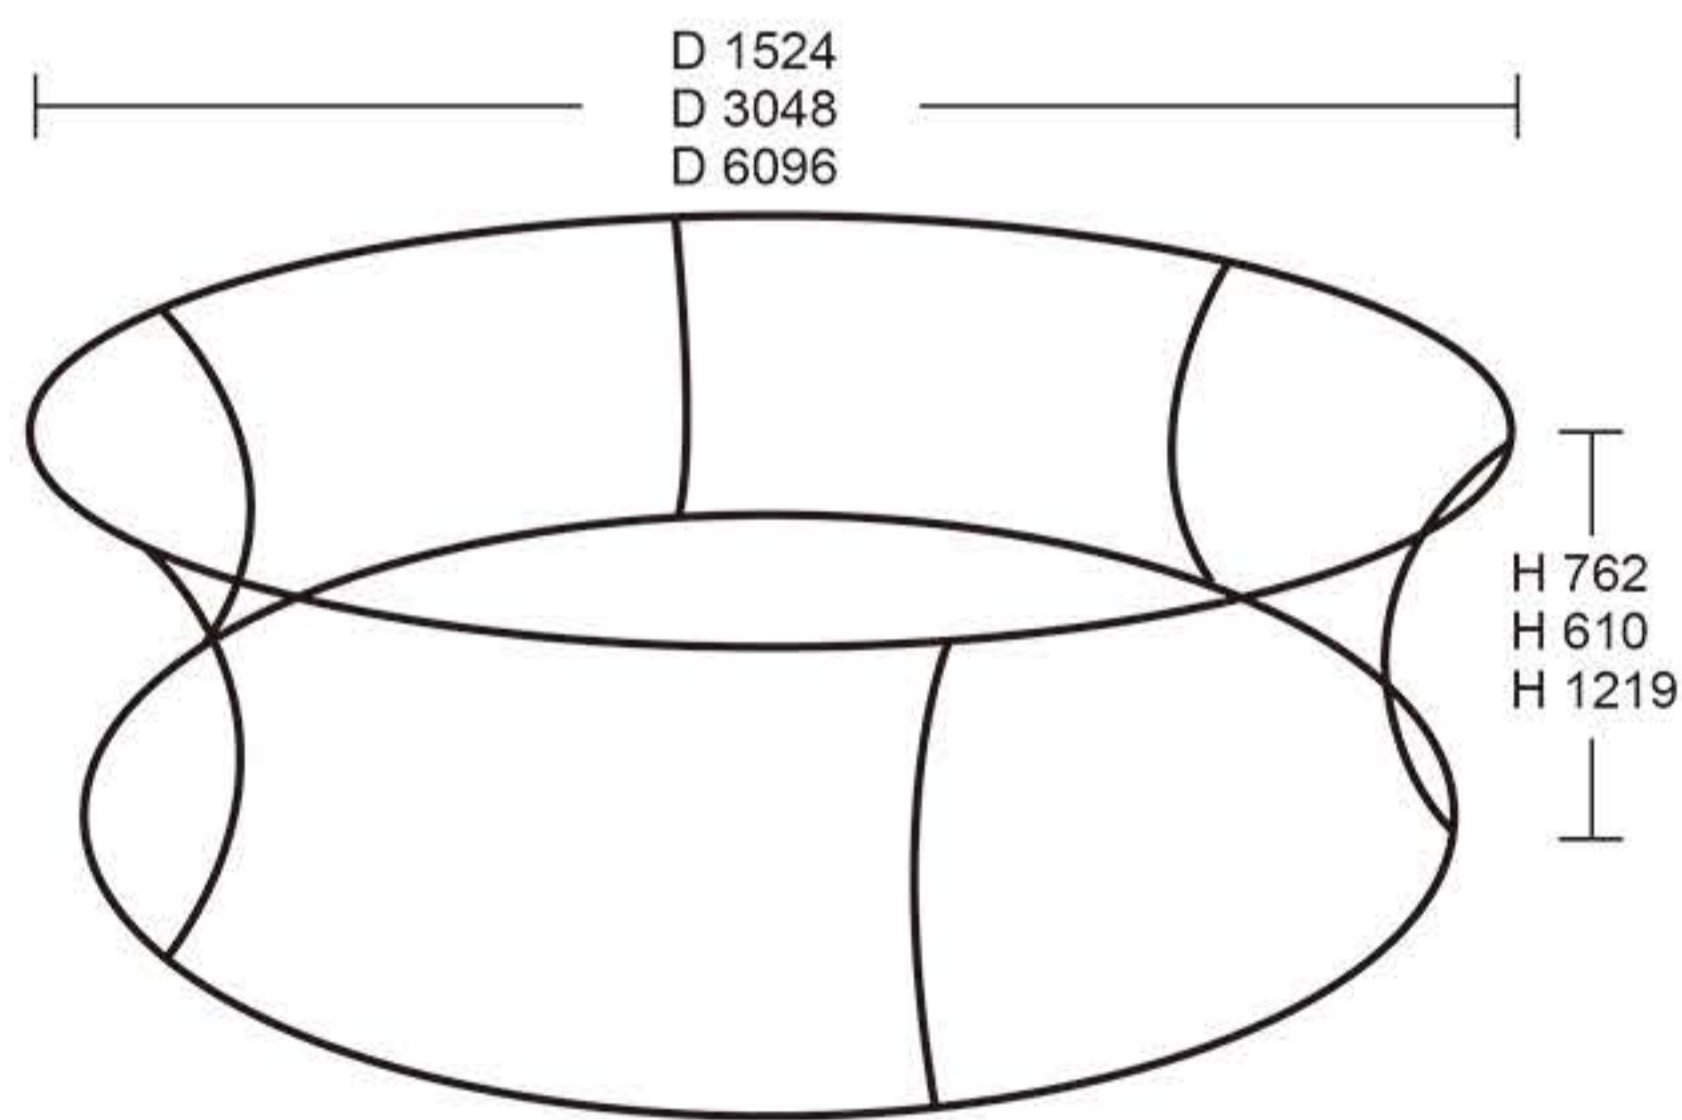

INSTRUCTION

1 CONNECT

2 PRESS

3

4

5

If can't snap when dismantle the frame,Pls push the tube forwardly,then push again.

Graphic Size : 5' (4785mm) .L x 2.5L (762mm) .H
 10' 9571mm.L x 2.5L (610mm) .H
 20' 19141mm.L x 2.5L (1219mm) .H