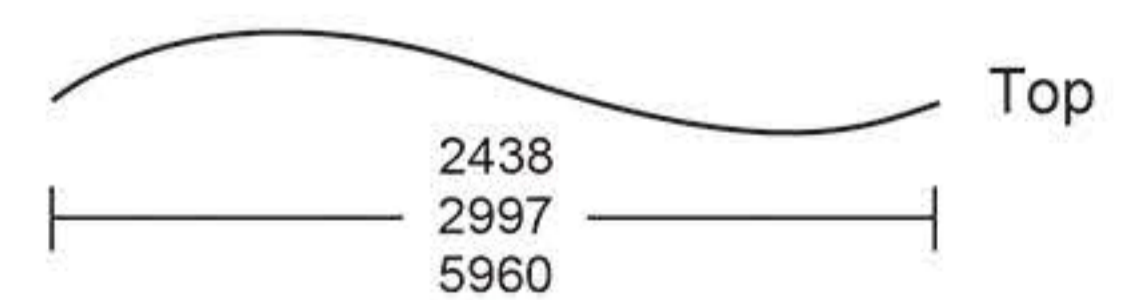

INSTRUCTION

Follow the label instructions to assemble the frame

If can't snap when dismantle the frame,Pls push the tube forwardly,then push again.

Graphic Size : 8ft: W2650mm x H2280mm
 10ft: W3220mm x H2280mm
 20ft: W6350mm x H2280mm