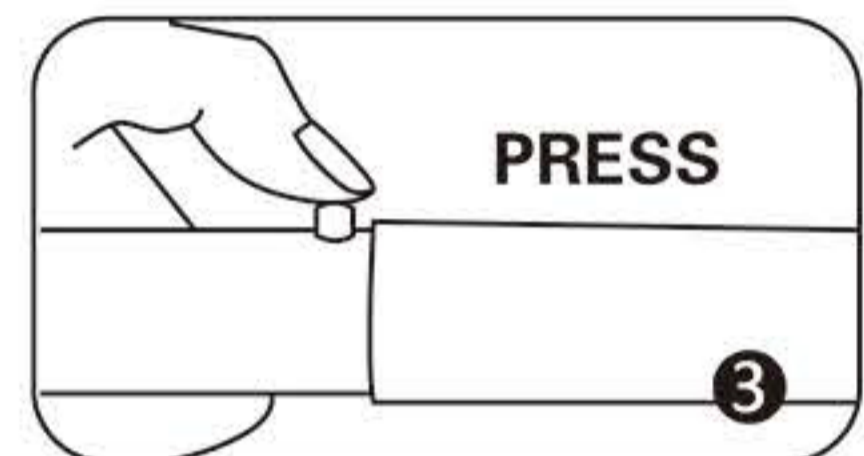

INSTRUCTION

Follow the label instructions to assemble the frame

If can't snap when dismantle the frame,Pls push the tube forwardly,then push again.

Graphic Size : 8ft: W2650mm x H2280mm
 10ft: W3220mm x H2280mm
 20ft: W6350mm x H2280mm