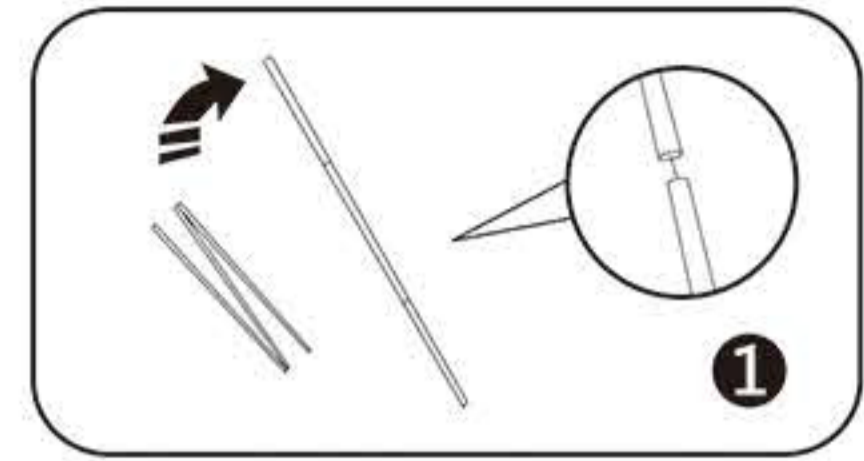

INSTRUCTION

Follow the label instructions to assemble the frame

If can't snap when dismantle the frame,Pls push the tube forwardly,then push again.

Graphic Size : 8ft: W2650mm x H2280mm
 10ft: W3220mm x H2280mm
 20ft: W6350mm x H2280mm