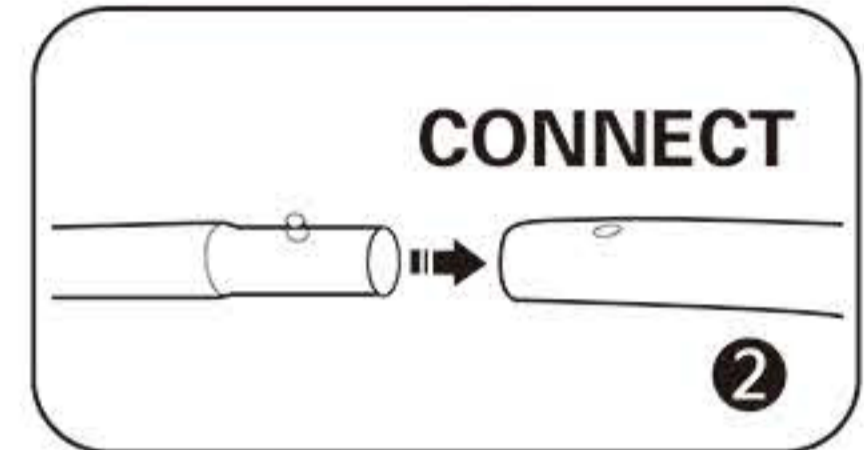

INSTRUCTION

Follow the label instructions to assemble the frame

If can't snap when dismantle the frame,Pls push the tube forwardly,then push again.

Graphic Size : 8ft: W2650mm x H2280mm
 10ft: W3220mm x H2280mm
 20ft: W6350mm x H2280mm