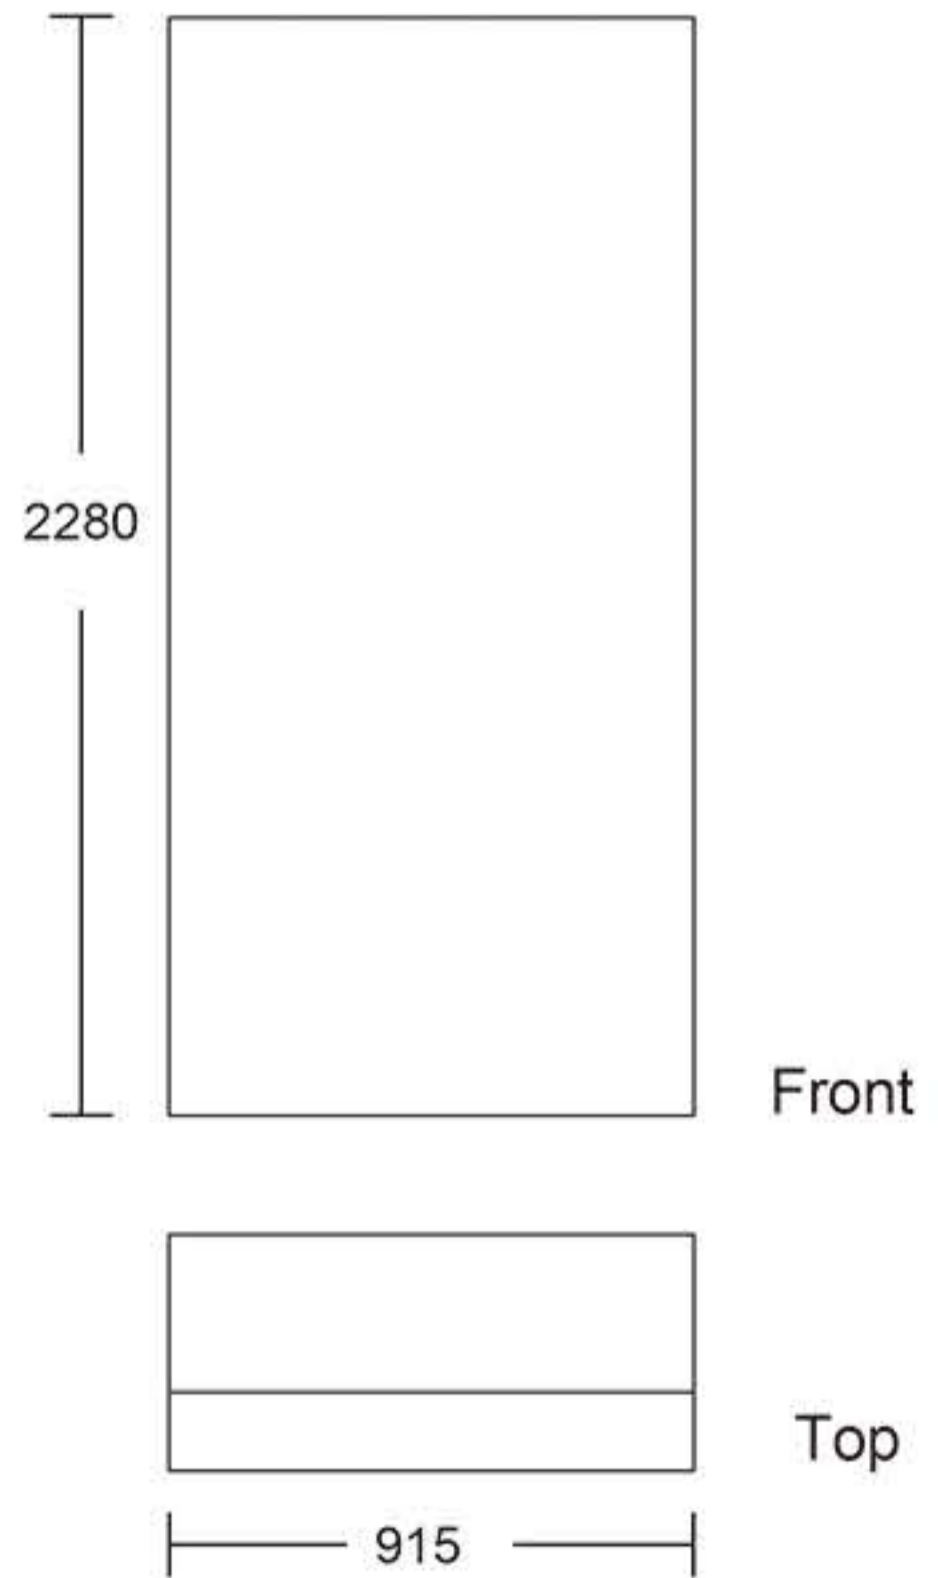

INSTRUCTION

Follow the label instructions to assemble the frame

If can't snap when dismantle the frame,Pls push the tube forwardly,then push again.

Optional accessories:

- 1.LED Light
- M09H17
- Voltage:100V~240V
- CE Certified.Fit on all models.
- White/Blue

Graphic Size : W940mm x H3470mm