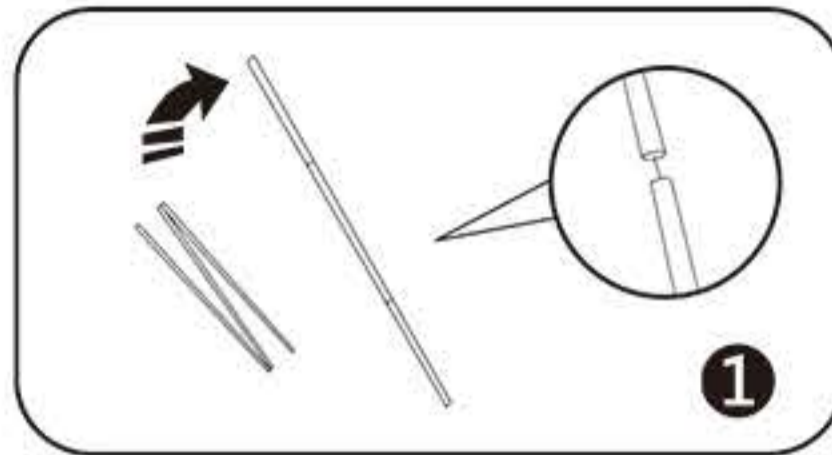

INSTRUCTION

Follow the label instructions to assemble the frame

If can't snap when dismantle the frame,Pls push the tube forwardly,then push again.

Optional accessories:

- 1.LED Light
- M09H17
- Voltage:100V~240V
- CE Certified.Fit on all models.
- White/Blue

Graphic Size : W940mm x H3470mm