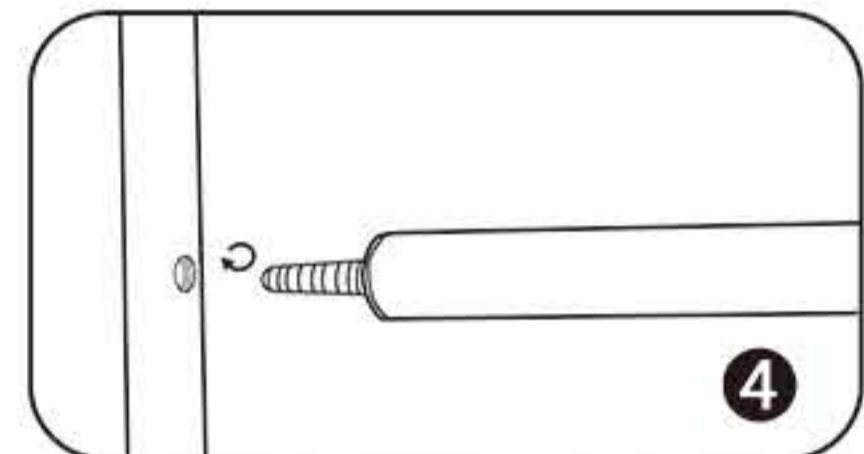

INSTRUCTION

Follow the label instructions to assemble the frame

If can't snap when dismantle the frame,Pls push the tube forwardly,then push again.

Optional accessories:

- 1.LED Light
- M09H17
- Voltage:100V~240V
- CE Certified.Fit on all models.
- White/Blue

Graphic Size : W940mm x H3470mm