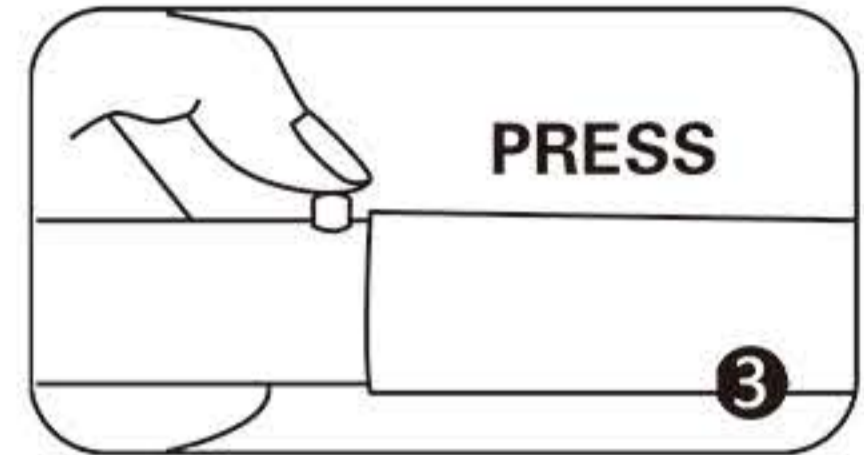

INSTRUCTION

Follow the label instructions to assemble the frame

If can't snap when dismantle the frame,Pls push the tube forwardly,then push again.

Optional accessories:

- 1.LED Light
- M09H17
- Voltage:100V~240V
- CE Certified.Fit on all models.
- White/Blue

Graphic Size : W940mm x H3470mm