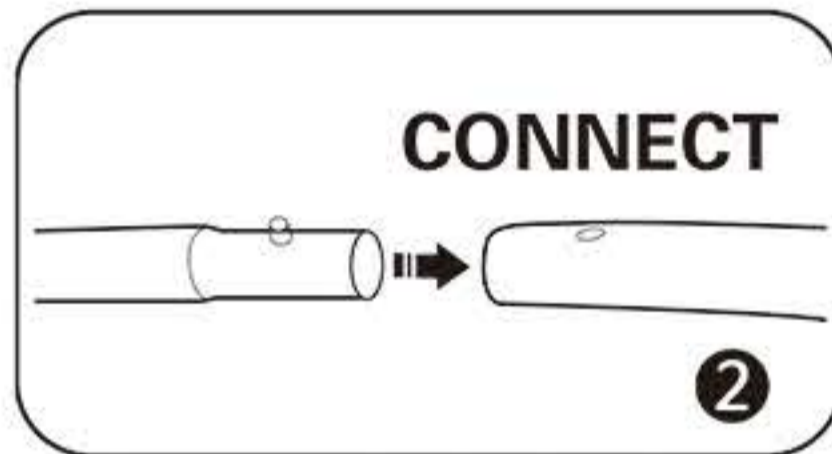

INSTRUCTION

Follow the label instructions to assemble the frame

If can't snap when dismantle the frame,Pls push the tube forwardly,then push again.

Optional accessories:

- 1.LED Light
- M09H17
- Voltage:100V~240V
- CE Certified.Fit on all models.
- White/Blue

Graphic Size : W940mm x H3470mm