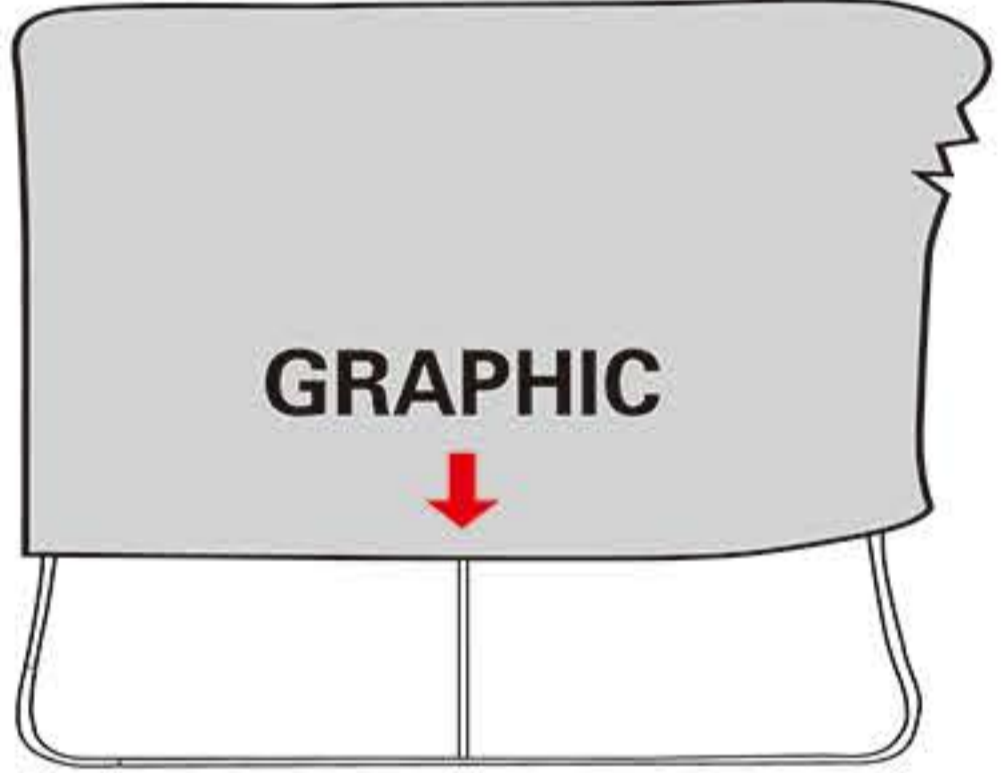

# INSTRUCTION

Follow the label instructions to assemble the frame

If can't snap when dismantle the frame,Pls push the tube forwardly,then push again.

Frame Size :  
W3000mm x H2280mm  
W4000mm x H2280mm  
W5000mm x H2280mm