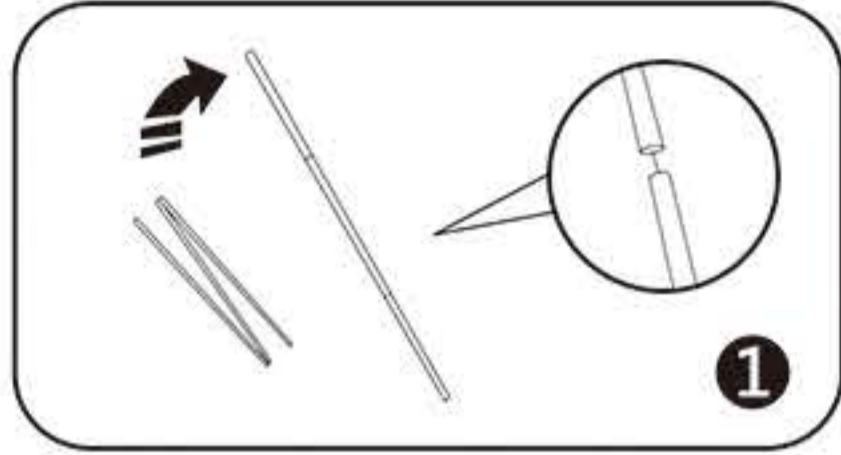

# INSTRUCTION

Follow the label instructions to assemble the frame

If can't snap when dismantle the frame,Pls push the tube forwardly,then push again.

Frame Size :  
W3000mm x H2280mm  
W4000mm x H2280mm  
W5000mm x H2280mm