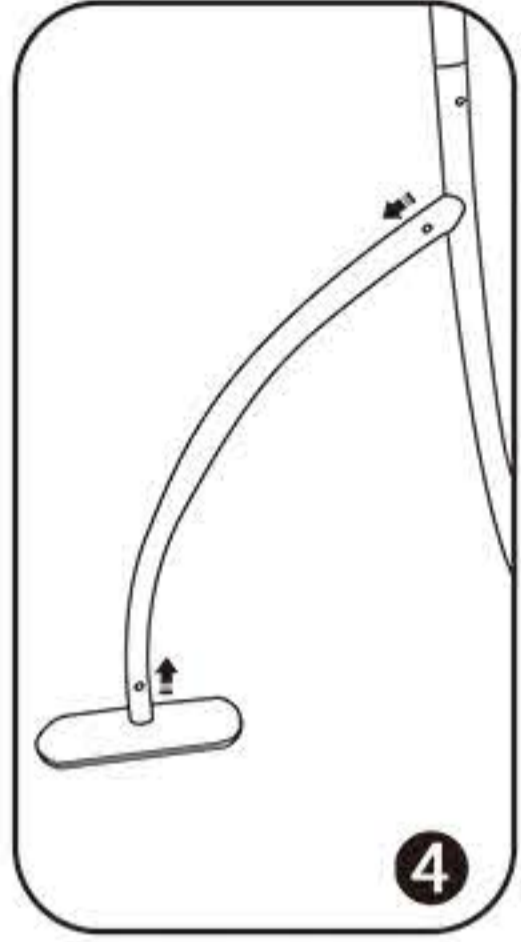

# INSTRUCTION

Follow the label instructions to assemble the frame

If can't snap when dismantle the frame,Pls push the tube forwardly,then push again.

Frame Size :  
W3000mm x H2280mm  
W4000mm x H2280mm  
W5000mm x H2280mm