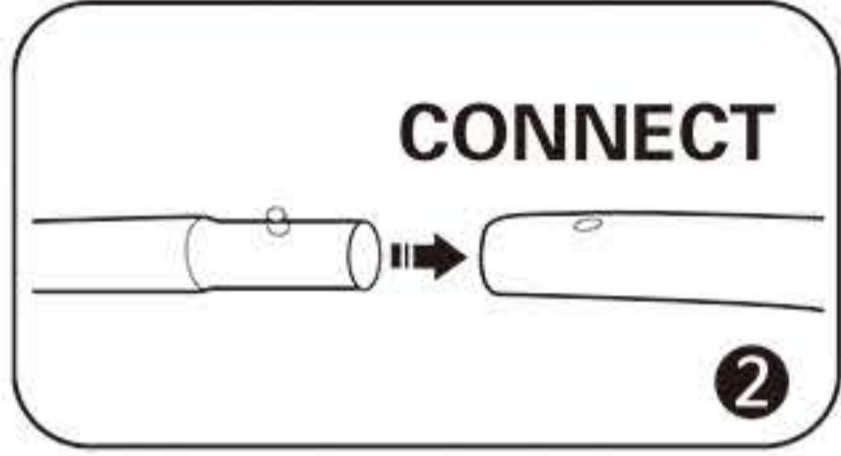

# INSTRUCTION

Follow the label instructions to assemble the frame

If can't snap when dismantle the frame,Pls push the tube forwardly,then push again.

Frame Size :  
W3000mm x H2280mm  
W4000mm x H2280mm  
W5000mm x H2280mm