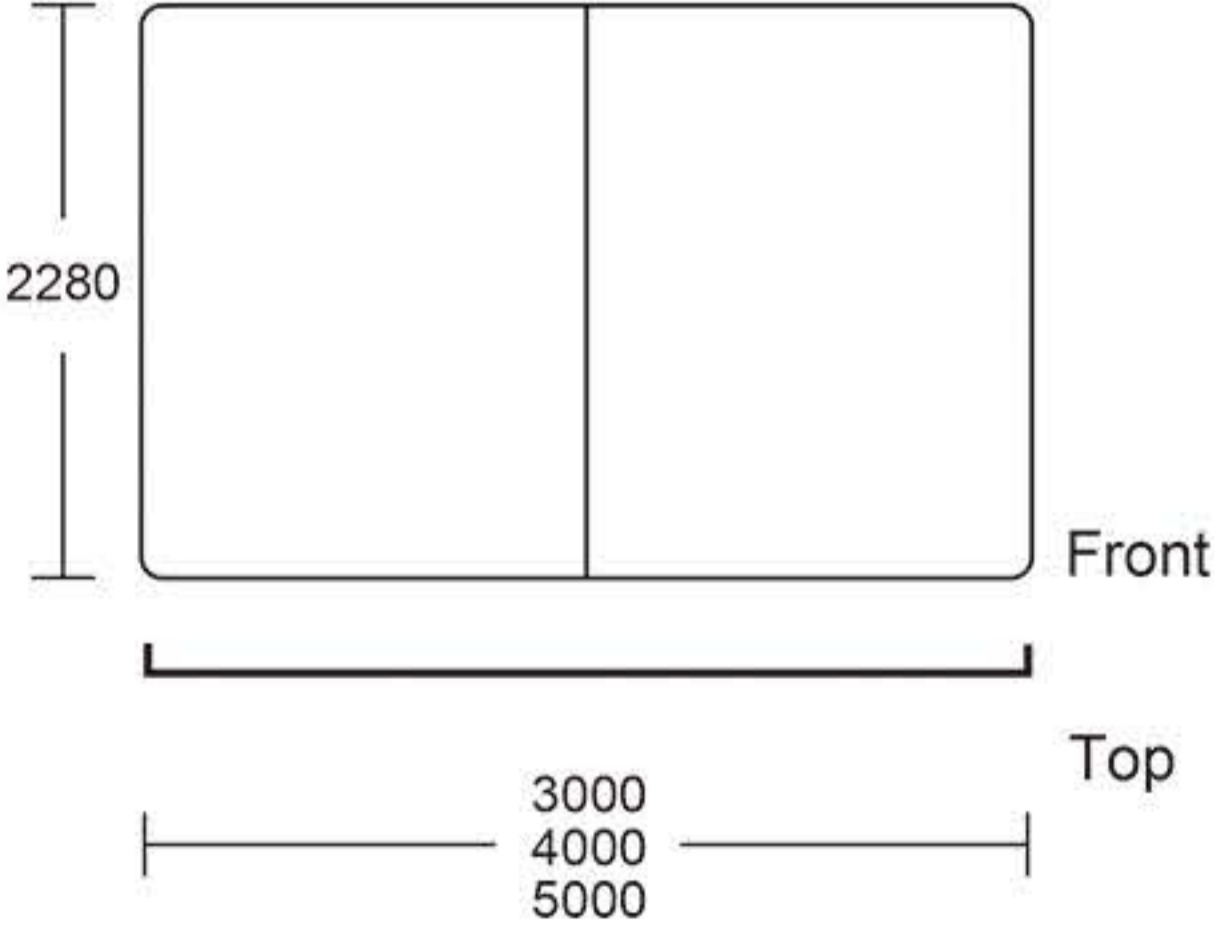

# INSTRUCTION

Follow the label instructions to assemble the frame

If can't snap when dismantle the frame,Pls push the tube forwardly,then push again.

Frame Size :  
W3000mm x H2280mm  
W4000mm x H2280mm  
W5000mm x H2280mm