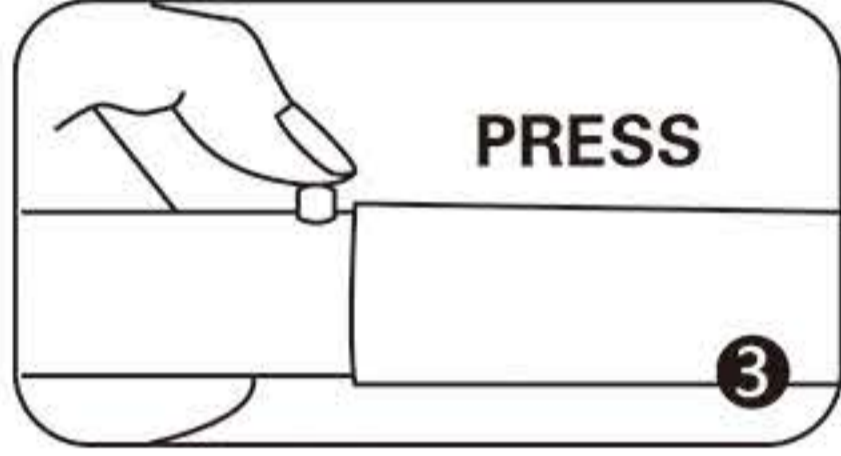

# INSTRUCTION

Follow the label instructions to assemble the frame

If can't snap when dismantle the frame,Pls push the tube forwardly,then push again.

Frame Size :  
W3000mm x H2280mm  
W4000mm x H2280mm  
W5000mm x H2280mm