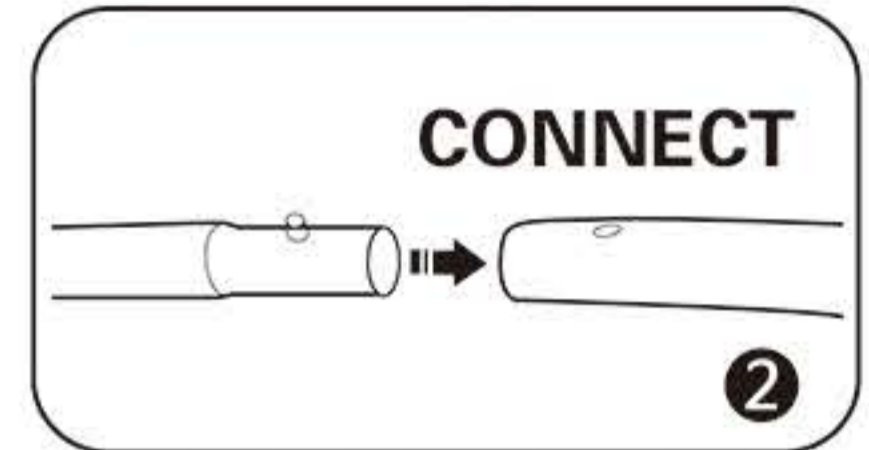

# INSTRUCTION

Follow the label instructions to assemble the frame

If can't snap when dismantle the frame,Pls push the tube forwardly,then push again.

Front  
Top

Frame Size :  
W3000mm x H2280mm  
W4000mm x H2280mm  
W5000mm x H2280mm