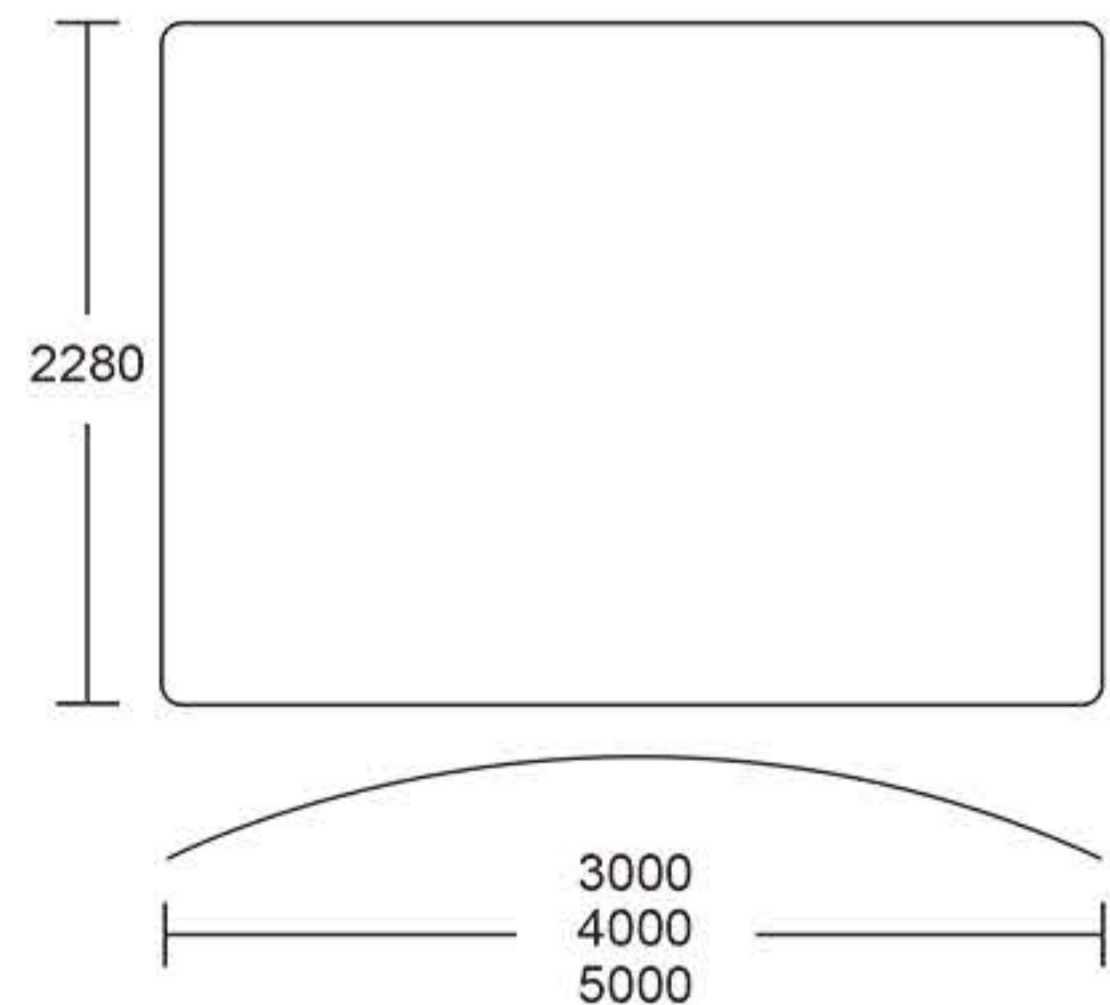

# INSTRUCTION

Follow the label instructions to assemble the frame

If can't snap when dismantle the frame,Pls push the tube forwardly,then push again.

Front  
Top

Frame Size :  
W3000mm x H2280mm  
W4000mm x H2280mm  
W5000mm x H2280mm