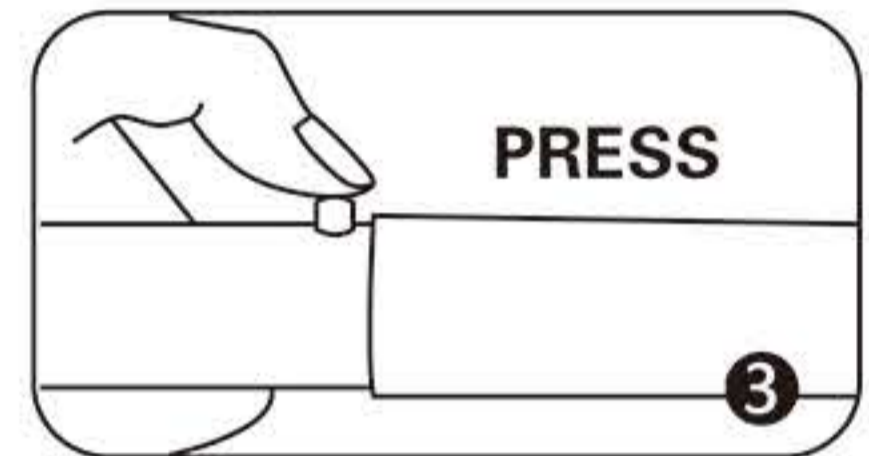

# INSTRUCTION

Follow the label instructions to assemble the frame

If can't snap when dismantle the frame,Pls push the tube forwardly,then push again.

Front  
Top

Frame Size :  
W3000mm x H2280mm  
W4000mm x H2280mm  
W5000mm x H2280mm