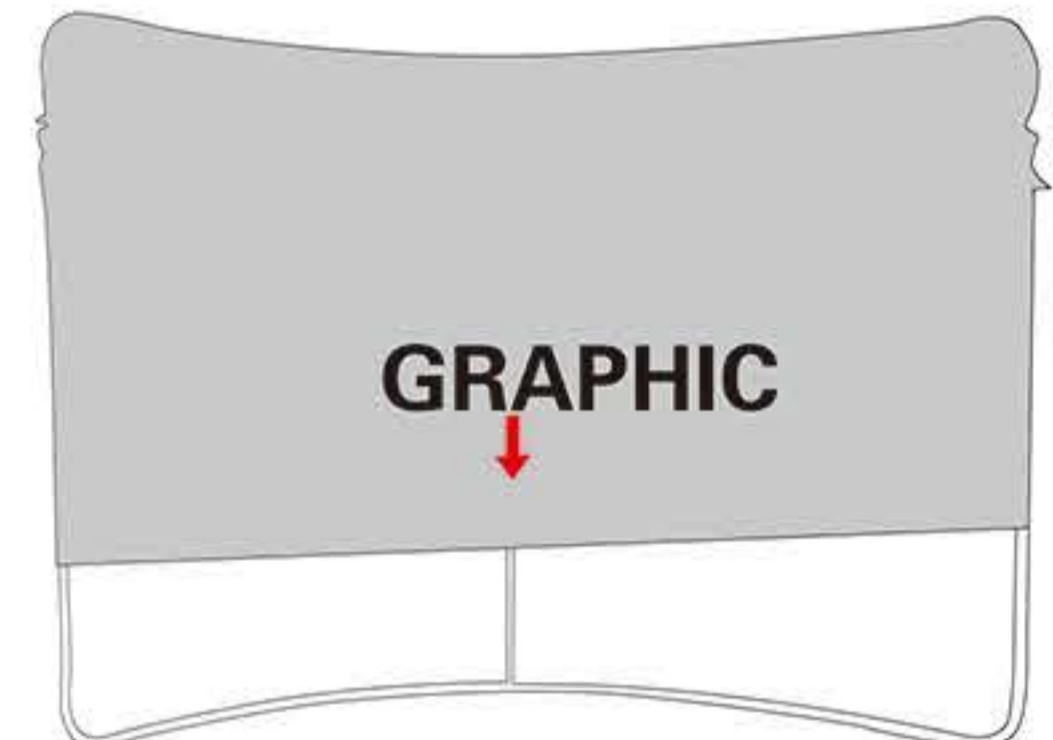

# INSTRUCTION

Follow the label instructions to assemble the frame

If can't snap when dismantle the frame,Pls push the tube forwardly,then push again.

Front  
Top

Frame Size :  
W3000mm x H2280mm  
W4000mm x H2280mm  
W5000mm x H2280mm