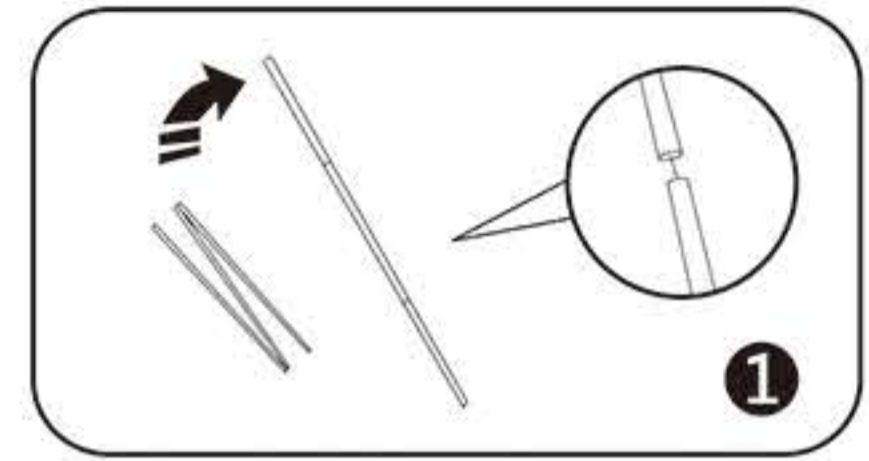

# INSTRUCTION

Follow the label instructions to assemble the frame

If can't snap when dismantle the frame,Pls push the tube forwardly,then push again.

Front  
Top

Frame Size :  
W3000mm x H2280mm  
W4000mm x H2280mm  
W5000mm x H2280mm